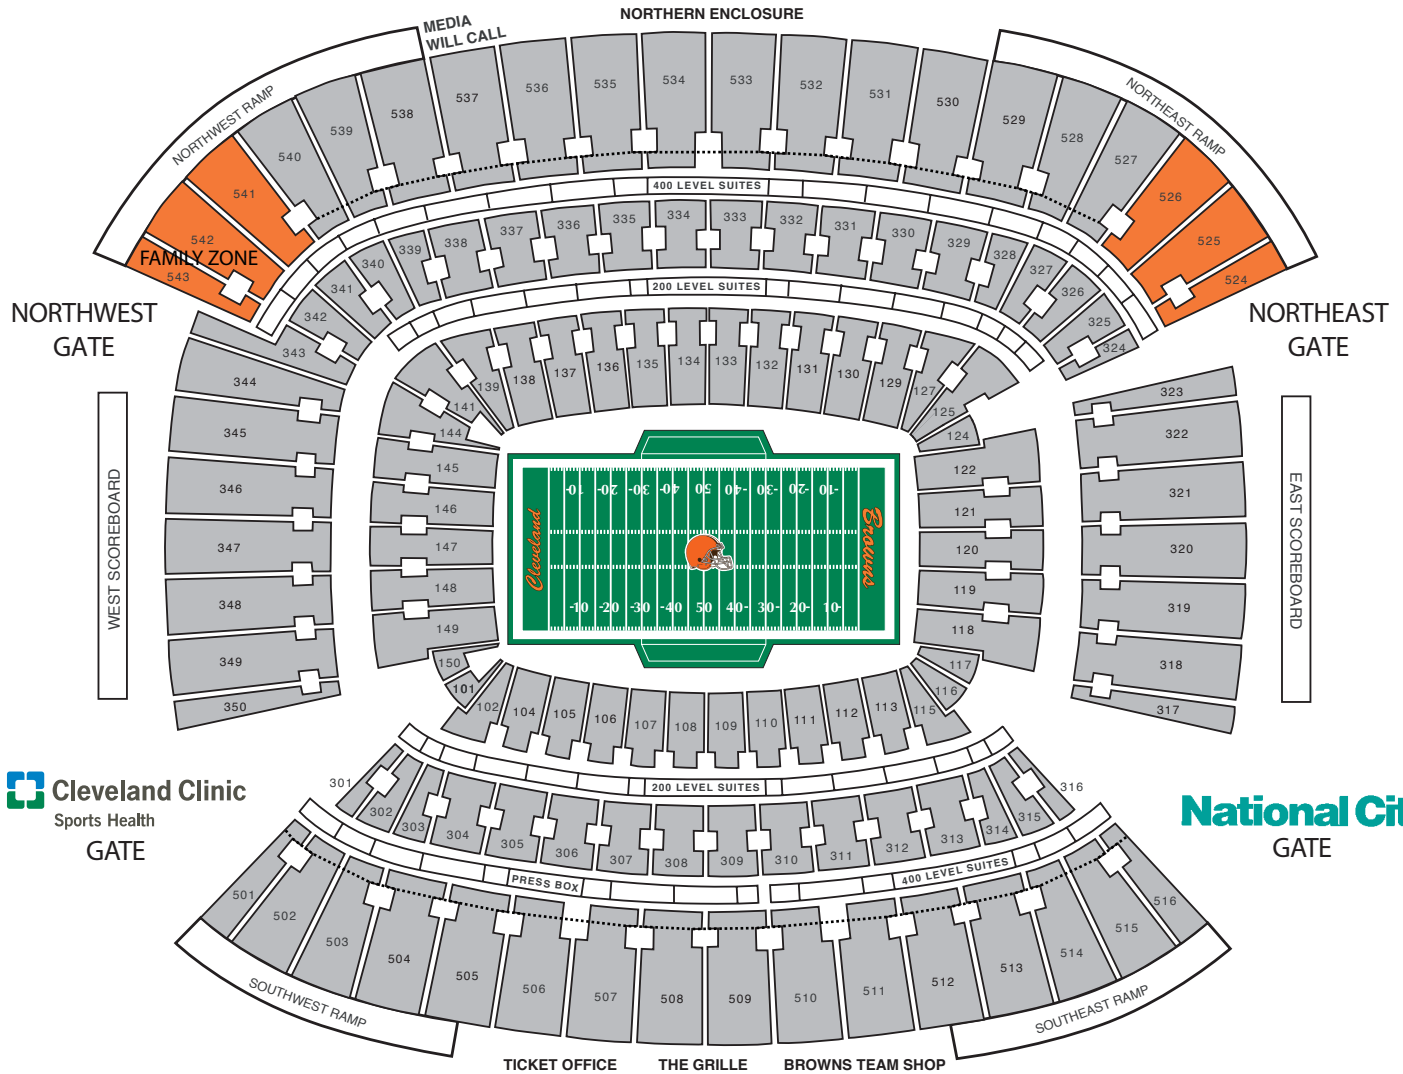

CLEVELAND BROWNS

2008 SINGLE GAME TICKET GUIDE

LOWER LEVEL		
CATEGORY	PSL	SINGLE TICKET
A	N/A	N/A
B	N/A	N/A
C	N/A	N/A
D	N/A	N/A
Dawg Pound	N/A	N/A

MEZZANINE LEVEL		
CATEGORY	PSL	SINGLE TICKET
E	N/A	N/A
F	N/A	N/A
CLUB-1	N/A	N/A
CLUB-2	N/A	N/A
CLUB-3	N/A	N/A
CLUB-4	N/A	N/A
Dawg Pound	N/A	N/A

UPPER LEVEL		
CATEGORY	PSL	SINGLE TICKET
G	N/A	N/A
H	N/A	N/A
I	N/A	N/A
J	N/A	N/A
Single Game	N/A	\$32.00

*Tickets sold for individual games are typically located in the upper northeast and northwest corners of the Stadium. Contact the Browns Ticket Sales Department for more information.